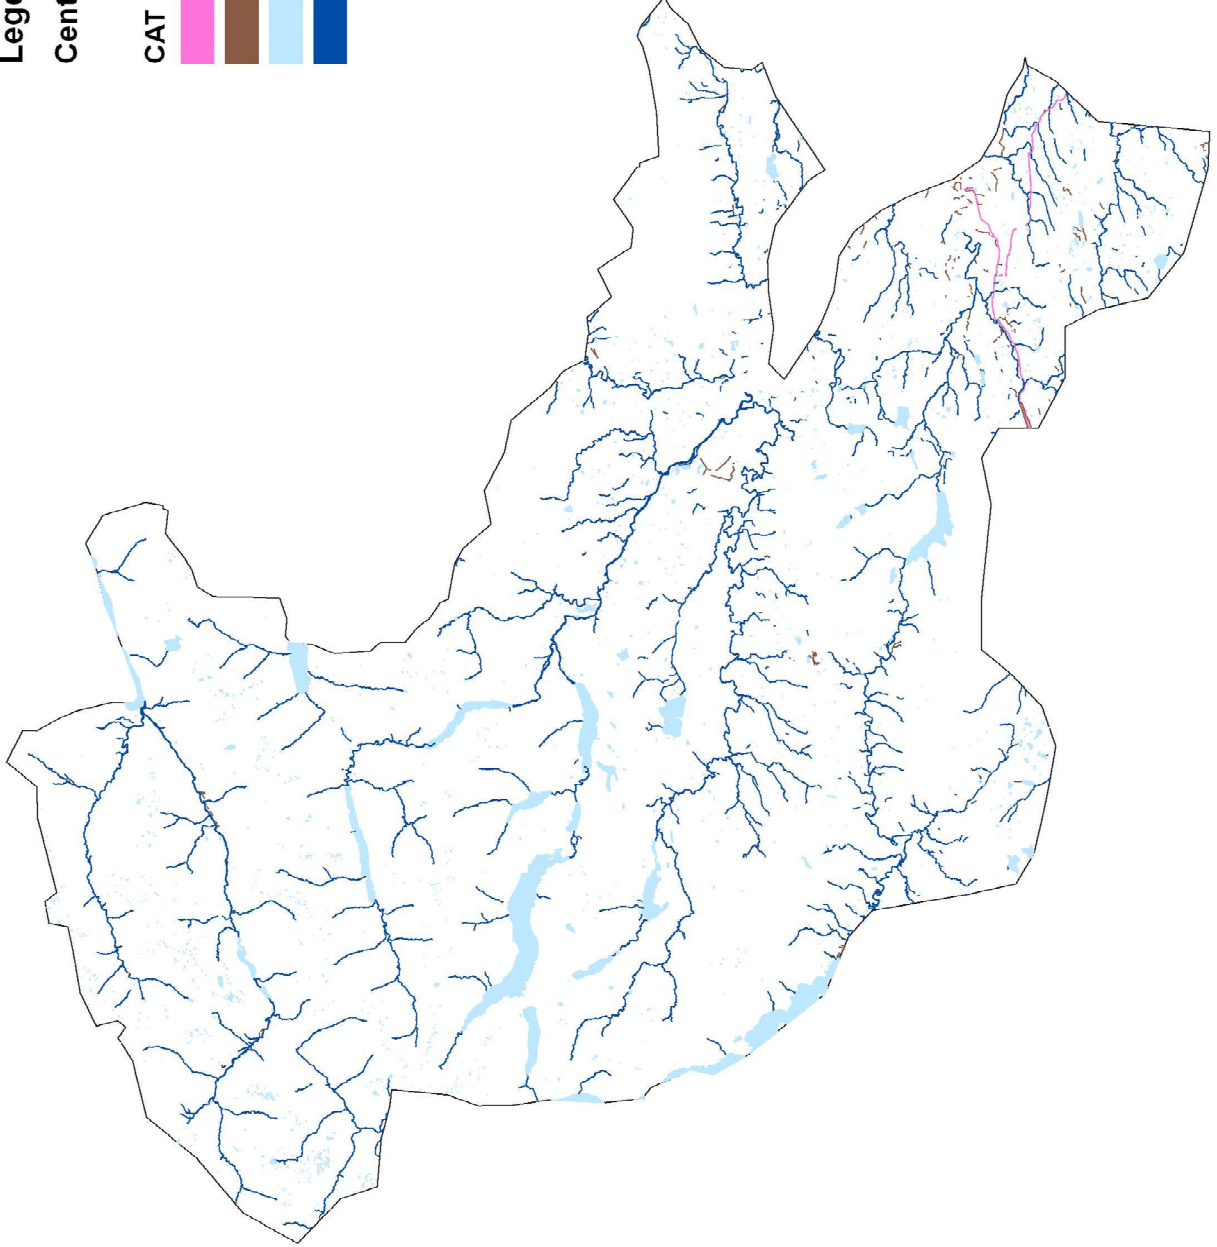

Legend

Central_water_features

CAT	Canal
	Ditch
	Lake
	River