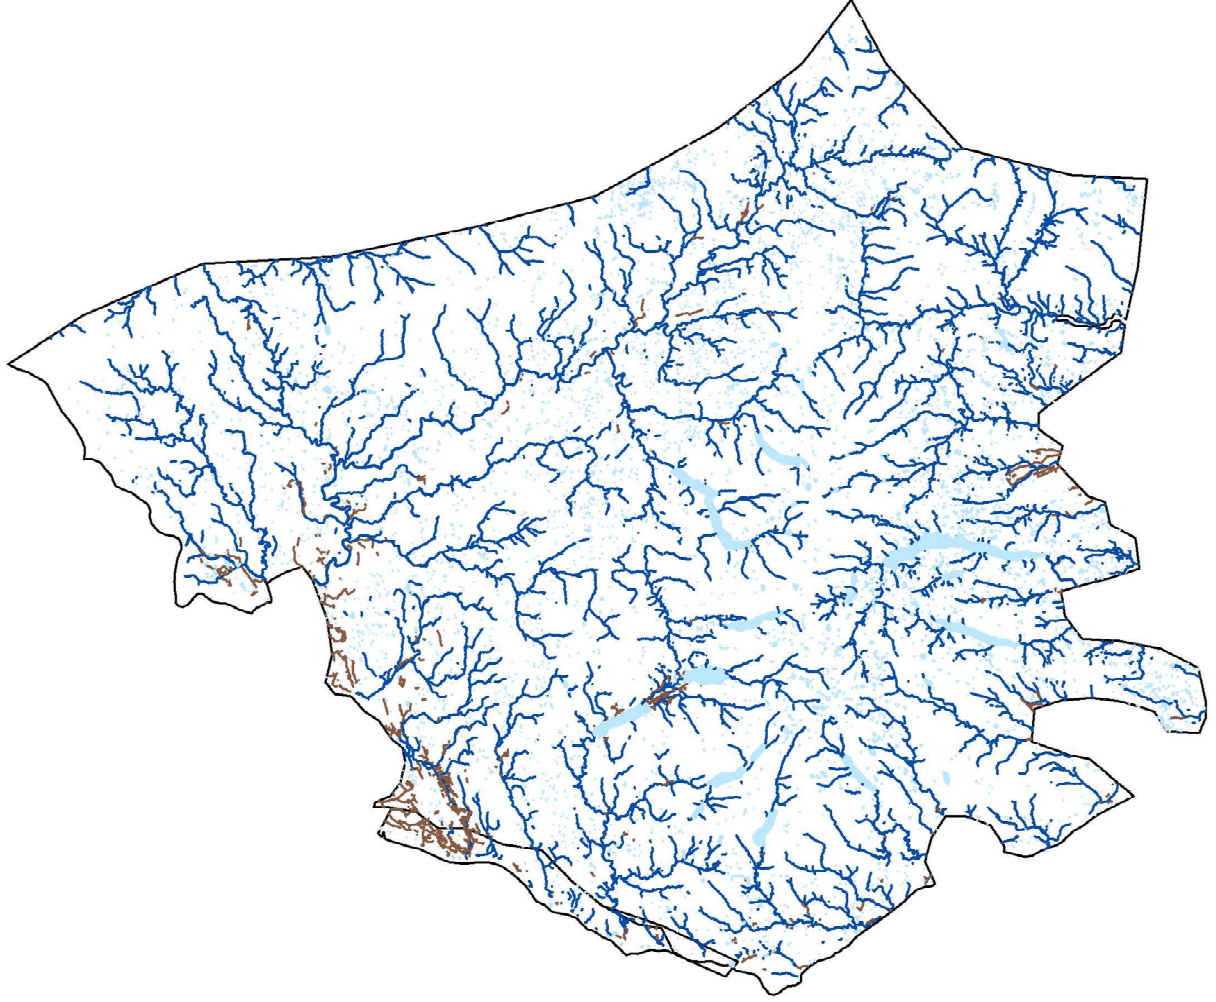

Legend

Cumbria_water_features

- CAT**  Ditches
-  Lakes
-  Rivers

| Strat Code | Area (ha) | WeBS Site | NWC | Site Name on OS | X_Coord | Y_Coord |
|------------|-----------|---------------------------------|-----|-----------------|---------|---------|
| 16052L | 1460 | Windermere | 0 | | 338638 | 496478 |
| 15906L | 882 | Ullswater | 0 | | 342511 | 520416 |
| 15883L | 526 | Derwent Water | 0 | | 325992 | 520927 |
| 15882L | 516 | Bassenthwaite Lake | 0 | | 321632 | 529353 |
| 16024L | 475 | Coniston Water | 0 | | 330158 | 494026 |
| 15777L | 387 | Haweswater Reservoir | 0 | | 348194 | 513775 |
| 15740L | 327 | Thirlmere | 0 | | 331388 | 516187 |
| 15597L | 301 | Ennerdale Lake | 0 | | 310597 | 515087 |
| 638L | 284 | Wast Water | 0 | | 316270 | 505906 |
| 15617L | 258 | Crummock Water | 0 | | 315807 | 518907 |
| 15653L | 93 | Buttermere | 0 | | 318262 | 515790 |
| 16026L | 93 | Esthwaite Water | 0 | | 336037 | 496418 |
| 16243L | 62 | Killington Reservoir | 0 | | 359101 | 491092 |
| 15605L | 61 | Loweswater | 0 | | 312454 | 521728 |
| 15991L | 60 | Grasmere | 0 | | 333852 | 506496 |
| 15623L | 35 | Devoke Water | 0 | | 315780 | 496960 |
| 2556L | 31 | Wet Sleddale Reservoir | 0 | | 354947 | 511456 |
| 15992L | 30 | Rydal Water | 0 | | 335593 | 506210 |
| 15801L | 26 | Seathwaite Tarn - Duddon Valley | 0 | | 325331 | 498791 |
| 16495L | 26 | Talkin Tarn | 0 | | 354543 | 558762 |
| 7257L | 24 | Tindale Tarn | 0 | | 360526 | 558738 |
| 807L | 23 | Burnmoor Tarn | 0 | | 318388 | 504391 |
| 1328L | 21 | Overwater | 0 | | 325181 | 535056 |
| 15759L | 18 | Brother's Water | 0 | | 340267 | 512751 |
| 2146L | 17 | Blea Water | 0 | | 344862 | 510744 |
| 7112L | 17 | Castle Carrock Reservoir | 0 | | 354406 | 554616 |
| 16094L | 17 | Kentmere Reservoir | 0 | | 344511 | 508062 |
| 4358L | 17 | Thwaite Flat and Roanhead Ponds | 0 | | 320900 | 475133 |
| 2056L | 17 | | 0 | Hayeswater | 343134 | 512182 |
| 16423L | 15 | Cardew Mires Quarry | 0 | | 334820 | 550726 |
| 15742L | 15 | Elterwater | 0 | | 333379 | 504124 |
| 4647L | 15 | Levers Water - Near Coniston | 0 | | 327926 | 499306 |
| 15598L | 14 | Cogra Moss | 0 | | 309553 | 519548 |
| 4546L | 14 | Harlock Reservoir | 0 | | 324901 | 479285 |
| 16249L | 14 | Lilymere | 0 | | 360415 | 491519 |
| 15741L | 14 | Tarn Hows Tarn | 0 | | 333049 | 499985 |
| 6614L | 12 | Oakbank Farm Gravel Pits | 0 | | 336772 | 569957 |
| 4411L | 12 | Poaka Beck Reservoir | 0 | | 324286 | 478336 |
| 109L | 12 | Siddick Pond | 0 | | 300091 | 530383 |
| 1836L | 12 | | 0 | Grisedale Tarn | 334880 | 512046 |
| 6000L | 10 | Blelham Tarn | 0 | | 336599 | 500471 |
| 1616L | 10 | Easedale Tarn | 0 | | 330762 | 508757 |
| 10008L | 10 | Whitehaven Harbour | 0 | | 297144 | 518382 |
| 4547L | 9 | Pennington Reservoir | 0 | | 325755 | 478949 |
| 5552L | 9 | Wyndhammere | 0 | | 359175 | 485075 |
| 15733L | 9 | | 0 | Stickle Tarn | 328719 | 507678 |
| 15752L | 9 | | 0 | Red Tarn | 334806 | 515255 |
| 1508L | 8 | Blea Tarn | 0 | | 329144 | 514087 |
| 5481L | 8 | Fisher Tarn | 0 | | 355183 | 492909 |